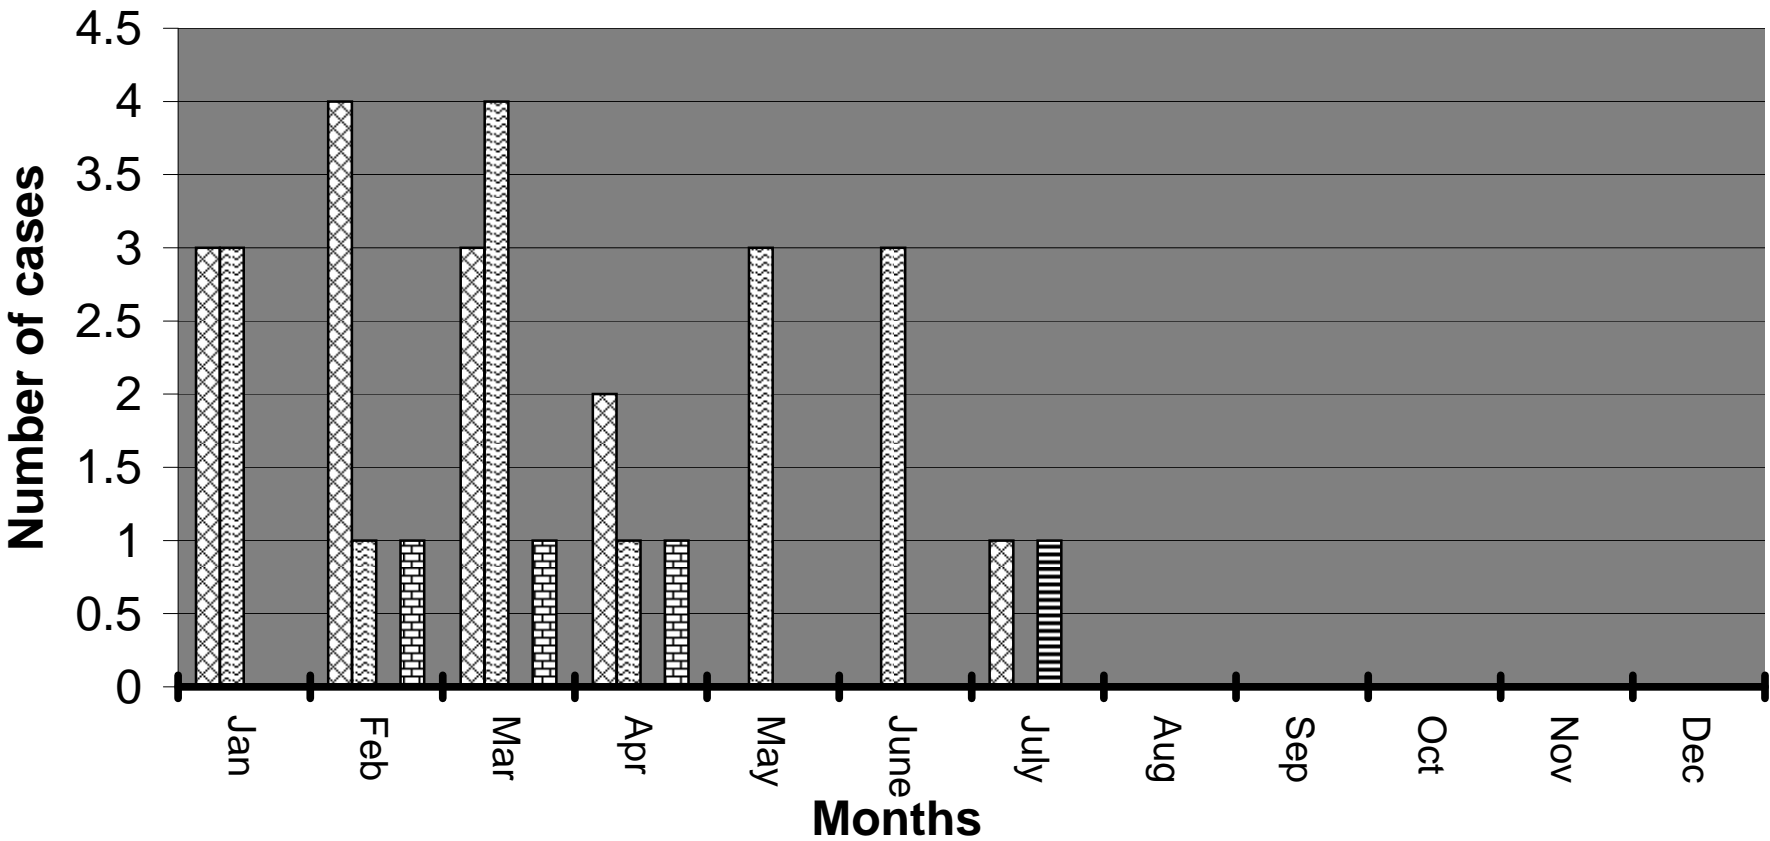

### Monthly Activity by Classification

Classification	June	July	+/-
Homicide	0	0	0
Involuntary Sexual Battery	1	0	-1
Lewd / lascivious	0	1	1
Aggravated Assault - Battery	0	0	0
Burglary Structure	0	1	1
Burglary Conveyance	3	0	-3
Grand Theft	3	2	-1
Fraud	6	6	0
Robbery	0	1	1
Grand Theft Auto	0	0	0
<b>Total Part One Crimes</b>	<b>13</b>	<b>11</b>	<b>-2</b>
Battery Simple	2	0	-2
Domestic Violence	0	1	1
Theft Under	2	2	0
Criminal Mischief	1	3	2
Driving Under Influence	1	1	0
<b>Total Part II Crimes</b>	<b>6</b>	<b>7</b>	<b>1</b>
Traffic Citations	467	541	74
Traffic Warnings	331	373	42
Arrests	19	27	8
Parking Citations	614	663	49

2010 Burglary/ Robbery / Auto theft comparison

Legend:   
 - Burglary Structure (cross-hatch)   
 - Burglary Conveyance (wavy)   
 - Robbery (horizontal lines)   
 - Grand Theft Auto (vertical lines)