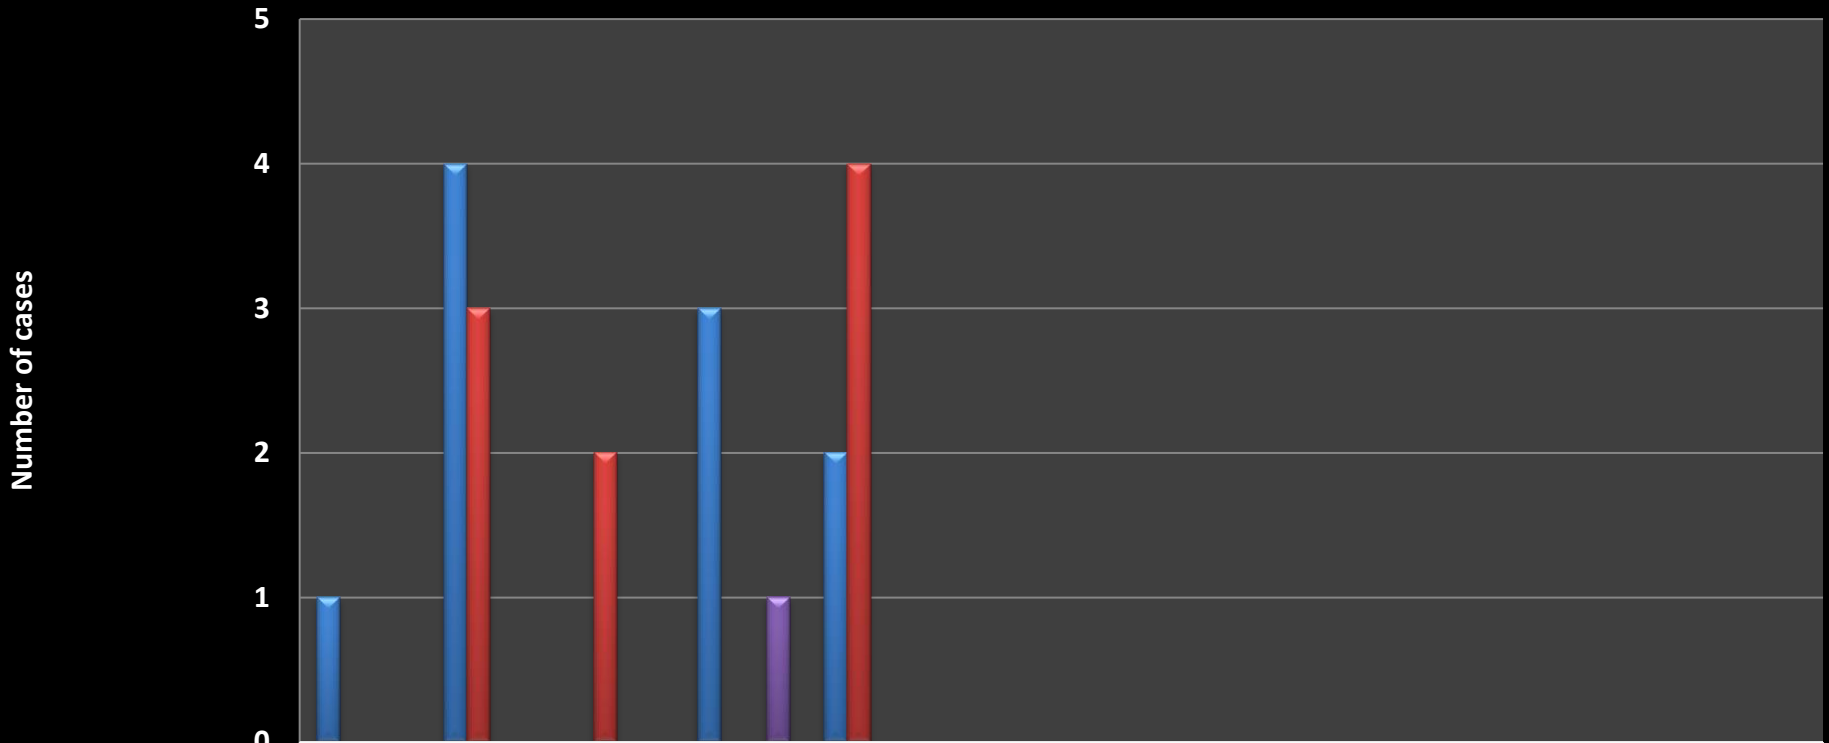

Monthly Activity by Classification

Classification	May	June	+/-
Homicide	0	0	0
Sexual Battery	0	0	0
Aggravated Assault - Battery	0	1	1
Burglary Structure	2	0	-2
Grand Theft	5	5	0
Robbery	0	0	0
Auto Theft	0	0	0
Total Part I Crimes	7	6	-1
Battery Simple	2	0	-2
Domestic Violence	0	2	2
Theft Under	3	5	2
Lewd / lascivious	0	1	1
Burglary Conveyance	4	0	-4
Fraud	1	1	0
Criminal Mischief	1	3	2
Driving Under Influence	0	0	0
Total Part II Crimes	11	12	1
Traffic Citations	412	379	-33
Traffic Warnings	280	243	-37
Arrests	11	7	-4
Adult Civil Citations	0	0	0
Parking Citations	959	870	-89

June 2019

	Jan	Feb	Mar	Apr	May	June	July	Aug	Sep	Oct	Nov	Dec
■ Burglary Structure	1	4	0	3	2	0						
■ Auto Burglary	0	3	2	0	4	0						
■ Robbery	0	0	0	0	0	0						
■ Auto Theft	0	0	0	1	0	0						

SURFSIDE POLICE