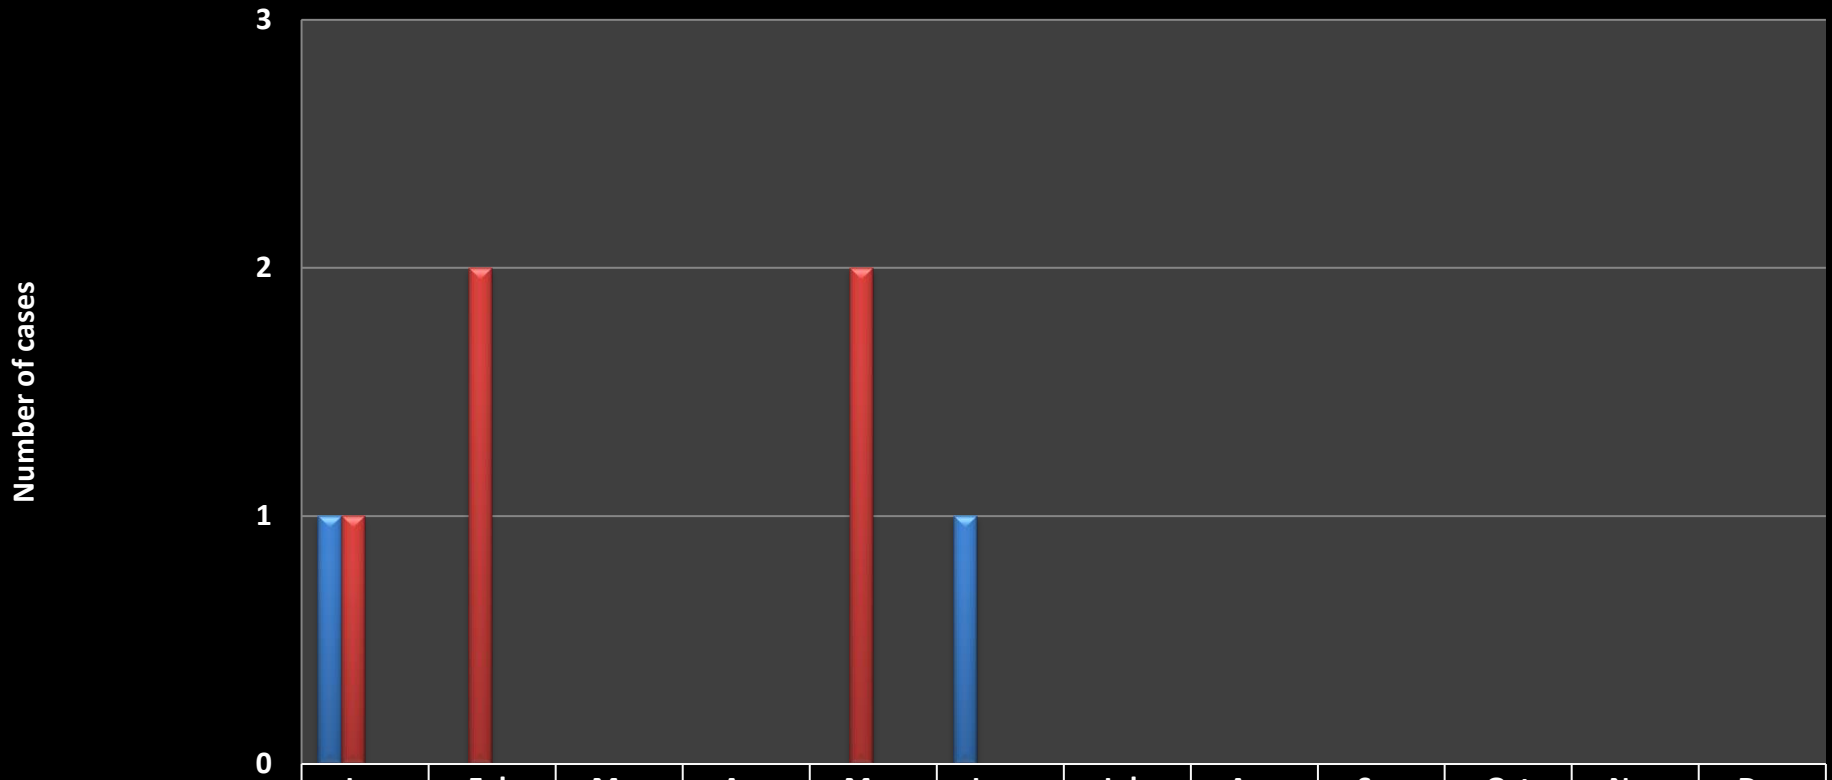

**Monthly Activity by Classification**

<b>Classification</b>	<b>May</b>	<b>June</b>	<b>+/-</b>
Homicide	0	0	0
Sexual Battery	0	0	0
Aggravated Assault - Battery	0	0	0
Burglary Structure	0	1	1
Grand Theft	1	3	2
Robbery	0	0	0
Auto Theft	0	0	0
<b>Total Part I Crimes</b>	<b>1</b>	<b>4</b>	<b>3</b>
Battery Simple	2	2	0
Domestic Violence	0	0	0
Theft Under	9	7	-2
Lewd / lascivious	0	0	0
Burglary Conveyance	2	0	-2
Fraud	3	0	-3
Criminal Mischief	1	0	-1
Driving Under Influence	0	0	0
<b>Total Part II Crimes</b>	<b>17</b>	<b>9</b>	<b>-8</b>
Traffic Citations	329	357	28
Traffic Warnings	615	697	82
Arrests	9	4	-5
Adult Civil Citations	0	0	0
Parking Citations	500	548	48

### June 2020

	Jan	Feb	Mar	Apr	May	June	July	Aug	Sep	Oct	Nov	Dec
■ Burglary Structure	1	0	0	0	0	1						
■ Auto Burglary	1	2	0	0	2	0						
■ Robbery	0	0	0	0	0	0						
■ Auto Theft	0	0	0	0	0	0						