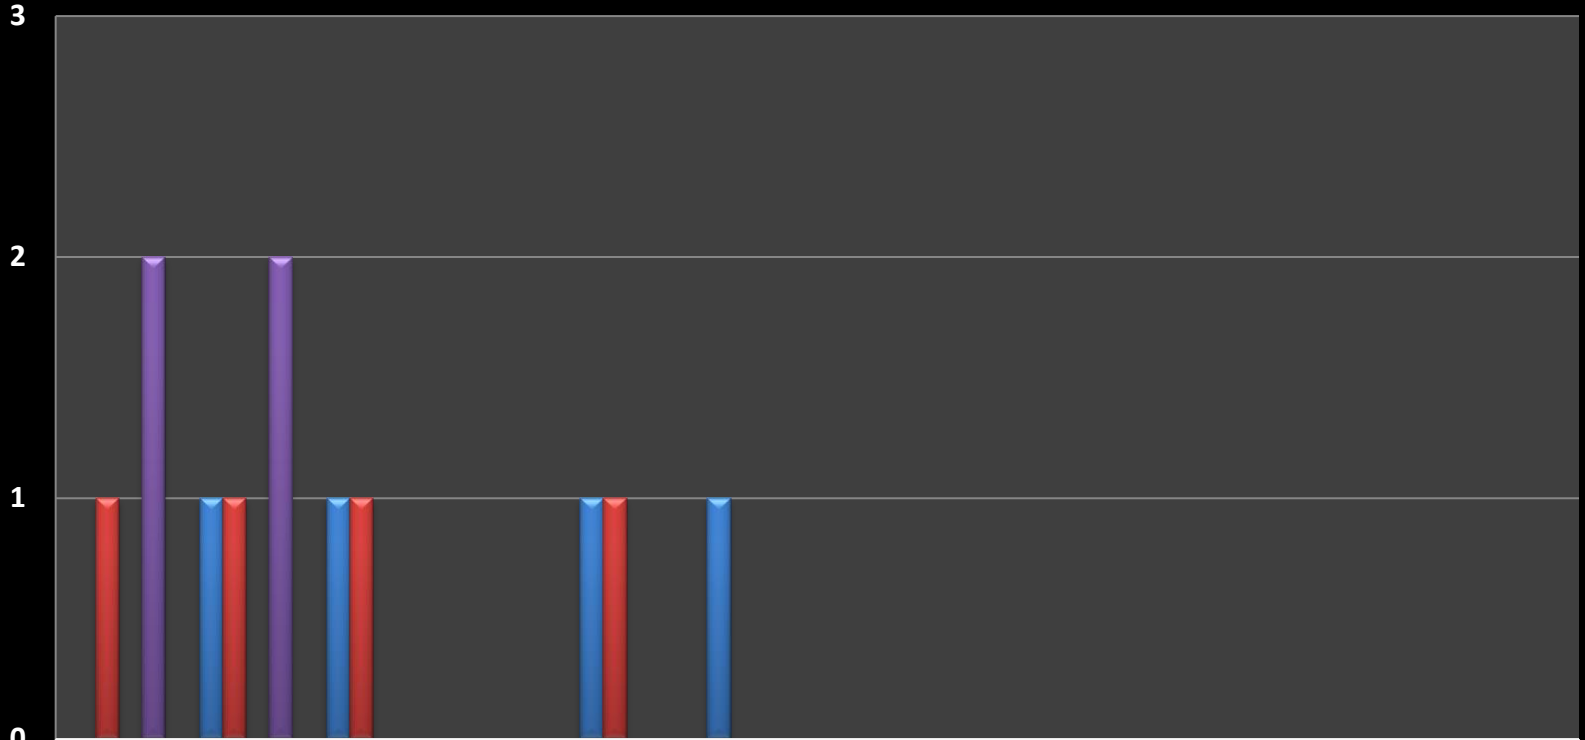

**Monthly Activity by Classification**

<b>Classification</b>	<b>May</b>	<b>June</b>	<b>+/-</b>
Homicide	0	0	0
Sexual Battery	0	0	0
Aggravated Assault - Battery	0	0	0
Burglary Structure	1	1	0
Grand Theft	2	4	2
Robbery	0	0	0
Auto Theft	0	0	0
<b>Total Part I Crimes</b>	<b>3</b>	<b>5</b>	<b>2</b>
Battery Simple	0	2	2
Domestic Violence	1	3	2
Theft Under	5	3	-2
Lewd / lascivious	0	0	0
Burglary Conveyance	1	0	-1
Fraud	0	0	0
Criminal Mischief	0	1	1
Driving Under Influence	0	0	0
<b>Total Part II Crimes</b>	<b>7</b>	<b>9</b>	<b>2</b>
Traffic Citations	983	540	-443
Traffic Warnings	459	243	-216
Arrests	4	6	2
Adult Civil Citations	0	0	0
Parking Citations	650	605	-45

# June 2021

Number of cases

	Jan	Feb	Mar	Apr	May	June	July	Aug	Sep	Oct	Nov	Dec
■ Burglary Structure	0	1	1	0	1	1						
■ Auto Burglary	1	1	1	0	1	0						
■ Robbery	0	0	0	0	0	0						
■ Auto Theft	2	2	0	0	0	0						