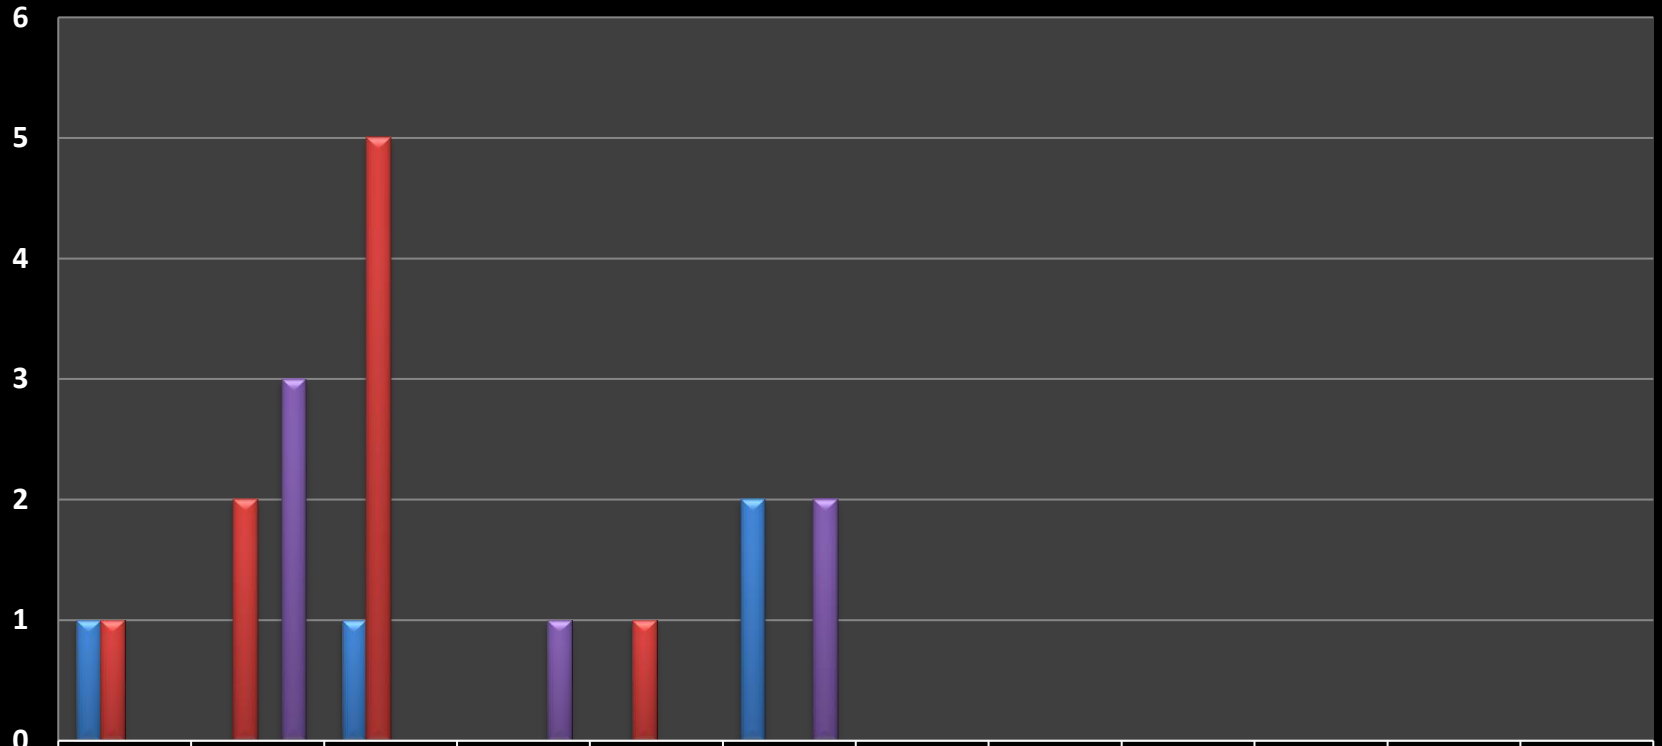

SURFSIDE POLICE DEPARTMENT

Monthly Activity by Classification

Classification	May	June	+/-
Homicide	0	0	0
Sexual Battery	0	0	0
Aggravated Assault - Battery	0	0	0
Burglary Structure	0	2	2
Grand Theft	3	2	-1
Robbery	0	0	0
Auto Theft	0	2	2
Total Part I Crimes	3	6	3
Battery Simple	2	0	-2
Domestic Violence	1	1	0
Theft Under	4	2	-2
Lewd / lascivious	0	0	0
Burglary Conveyance	1	0	-1
Fraud	2	1	-1
Criminal Mischief	3	1	-2
Driving Under Influence	0	0	0
Total Part II Crimes	13	5	-8
Traffic Citations	727	267	-460
Traffic Warnings	288	185	-103
Arrests	5	5	0
Adult Civil Citations	0	0	0
Parking Citations	604	459	-145

June 2022

Number of cases

	Jan	Feb	Mar	Apr	May	June	July	Aug	Sep	Oct	Nov	Dec
■ Burglary Structure	1	0	1	0	0	2						
■ Auto Burglary	1	2	5	0	1	0						
■ Robbery	0	0	0	0	0	0						
■ Auto Theft	0	3	0	1	0	2						

SURFSIDE POLICE DEPARTMENT

Classification	June
Dispatch Events	1296
Incident/Crime Reports	47
Felony Arrests	0
Misdemeanor Arrests	2
Warrant Arrests	3
Adult Civil Citations	0
Traffic Citations	267
Traffic Warnings	185
Parking Citations	459
Suspicious Person Checks	16
Crime Prevention/Community Events	15
Traffic Crashes	16
Investigations Assigned	10
Investigations Closed	3
Investigations Cleared by Arrest	2