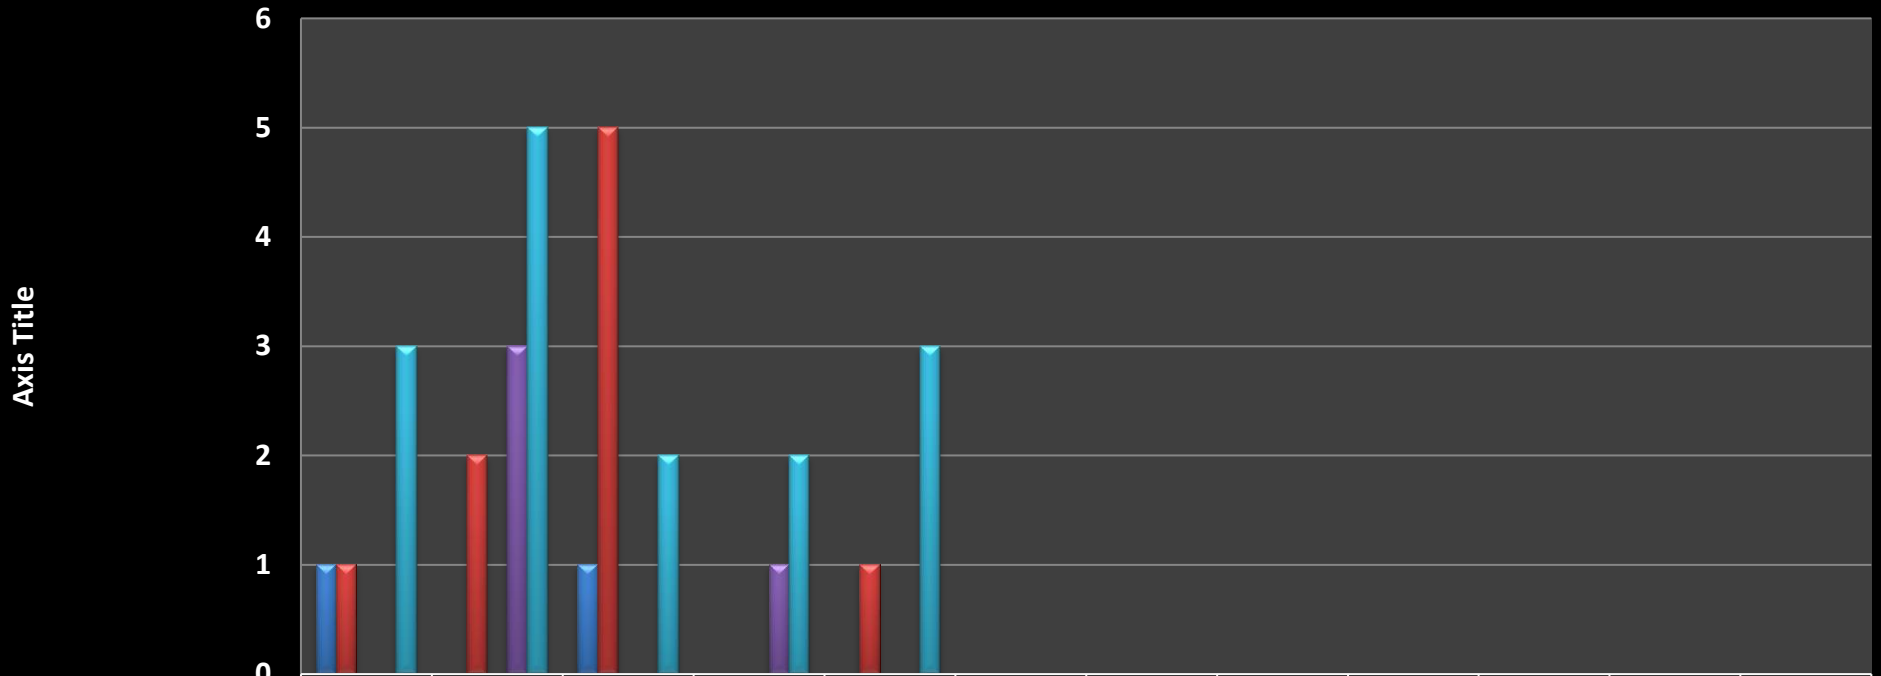

SURFSIDE POLICE DEPARTMENT

Classification	April	May	+/-
Homicide	0	0	0
Sexual Battery	0	0	0
Aggravated Assault - Battery	0	0	0
Burglary Structure	0	0	0
Grand Theft	2	3	1
Robbery	0	0	0
Auto Theft	1	0	-1
Total Part I Crimes	3	3	0
Battery Simple	0	2	2
Domestic Violence	1	1	0
Theft Under	4	4	0
Lewd / lascivious	0	0	0
Burglary Conveyance	0	1	1
Fraud	4	2	-2
Criminal Mischief	0	3	3
Driving Under Influence	0	0	0
Total Part II Crimes	9	13	4
Traffic Citations	459	727	268
Traffic Warnings	186	288	102
Arrests	6	5	-1
Adult Civil Citations	0	0	0
Parking Citations	699	604	-95

May 2022

	Jan	Feb	Mar	Apr	May	June	July	Aug	Sep	Oct	Nov	Dec
■ Burglary Structure	1	0	1	0	0							
■ Auto Burglary	1	2	5	0	1							
■ Robbery	0	0	0	0	0							
■ Auto Theft	0	3	0	1	0							
■ Grand Theft	3	5	2	2	3							

SURFSIDE POLICE DEPARTMENT

Classification	May
Dispatch Events	1311
Incident/Crime Reports	45
Felony Arrests	0
Misdemeanor Arrests	3
Warrant Arrests	2
Adult Civil Citations	0
Traffic Citations	727
Traffic Warnings	288
Parking Citations	604
Suspicious Person Checks	15
Crime Prevention/Community Events	13
Traffic Crashes	24
Investigations Assigned	21
Investigations Closed	4
Investigations Cleared by Arrest	1